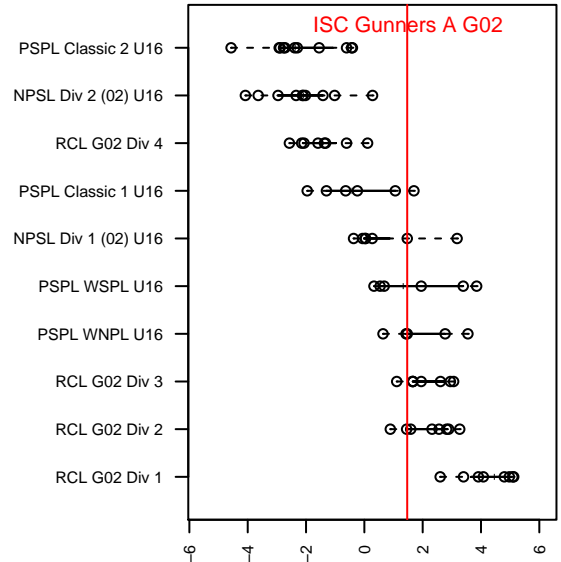

**attack and defense rating
relative to others at age
and all opponents in last 13 months**