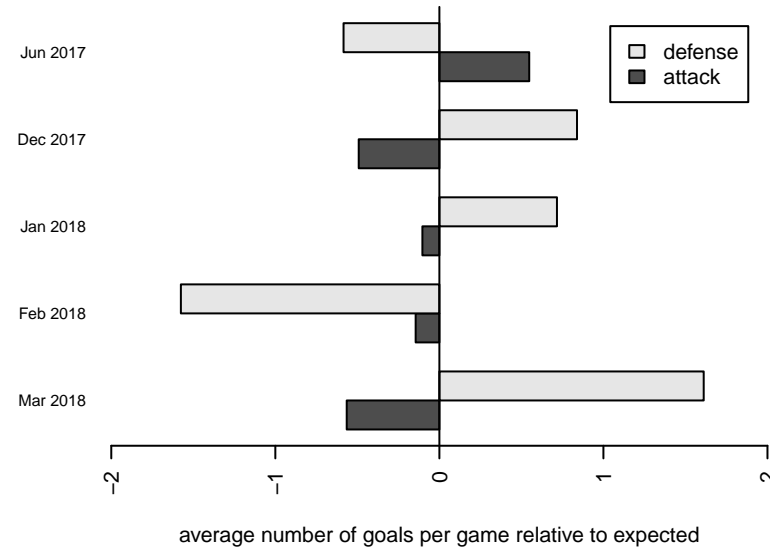

Performance relative to 13 month average