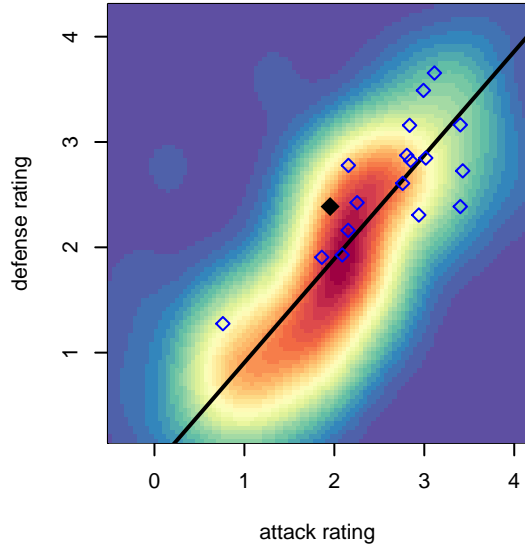

**attack and defense rating
relative to others at age
and all opponents in last 13 months**