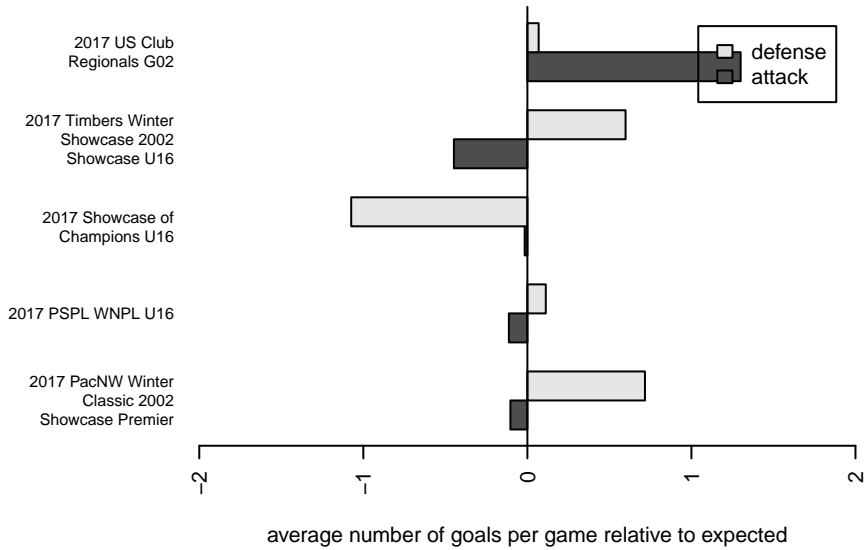

Performance relative to 13 month average