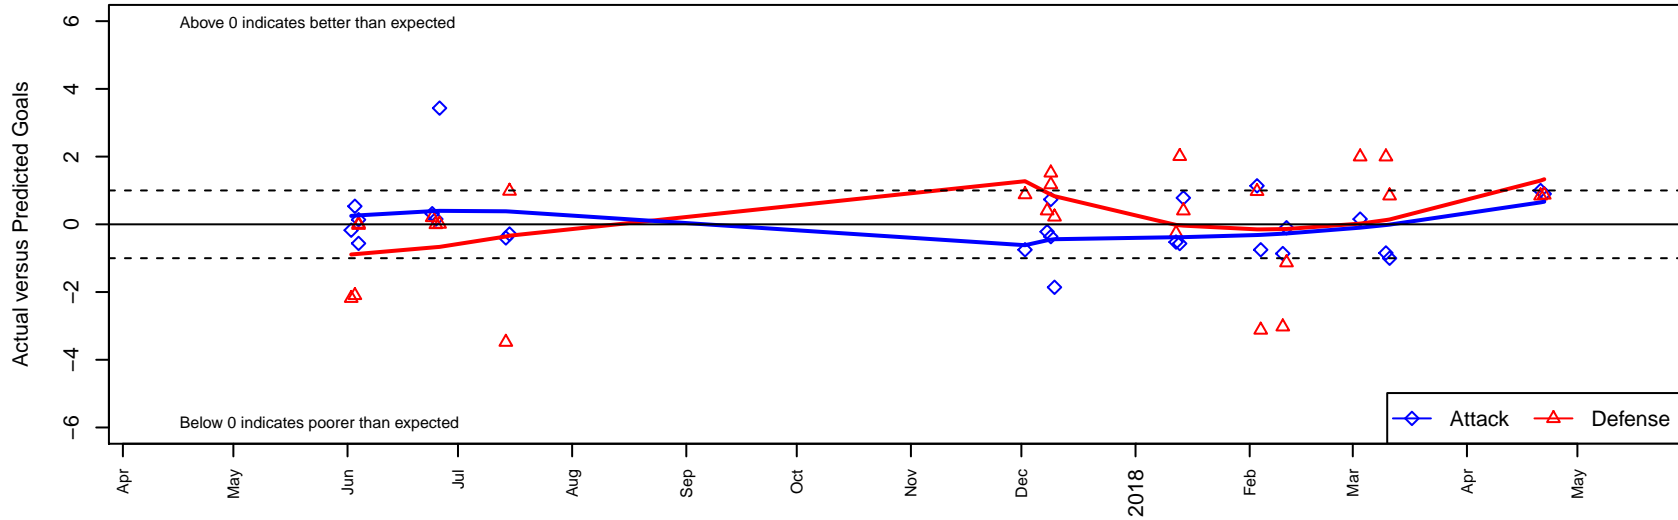

ISC Gunners A G02

Issaquah SC
 Issaquah, WA
 G02 total strength=1426
 attack=7.05 defense=10.88
 fall league = PSPL WNPL U16

alt names used:
 ISC GUNNERS FC ISC GUNNERS G02 A
 ISC GUNNERS FC ISC GUNNERS G02 A (WA
 ISC GUNNERS FC ISC GUNNERS G02 A (WA
 ISC GUNNERS FC ISC GUNNERS G02 A (WA
 ISC Gunners G02A
 ISC Gunners G02A
 ISC Gunners G02A

ISC Gunners A G02
 Dots are actual minus expected GF (blue circles) and GA (red triangles).
 Blue line is smoothed change in attack strength. Red is smoothed change in defense strength.

**attack and defense variance (black dot)
relative to other teams
and top 10 in region**