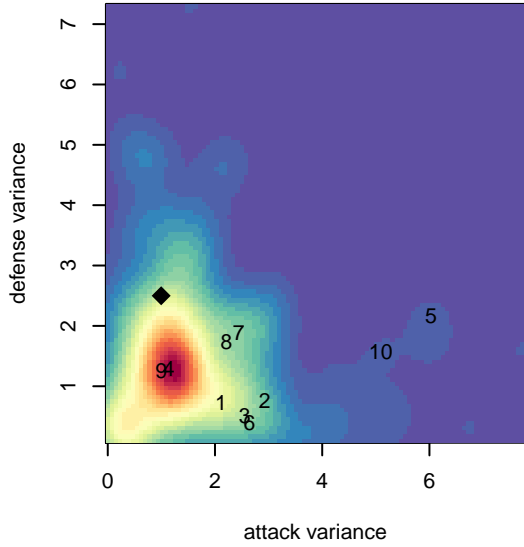

ISC Gunners A G02

Issaquah SC
 Issaquah, WA
 G02 total strength=1426
 attack=7.05 defense=10.88
 fall league = PSPL WNPL U16

alt names used:
 ISC GUNNERS FC ISC GUNNERS G02 A
 ISC GUNNERS FC ISC GUNNERS G02 A (WA
 ISC GUNNERS FC ISC GUNNERS G02 A (WA
 ISC GUNNERS FC ISC GUNNERS G02 A (WA
 ISC Gunners G02A
 ISC Gunners G02A
 ISC Gunners G02A

ISC Gunners A G02
 Dots are actual minus expected GF (blue circles) and GA (red triangles).
 Blue line is smoothed change in attack strength. Red is smoothed change in defense strength.

**attack and defense variance (black dot)
relative to other teams
and top 10 in region**